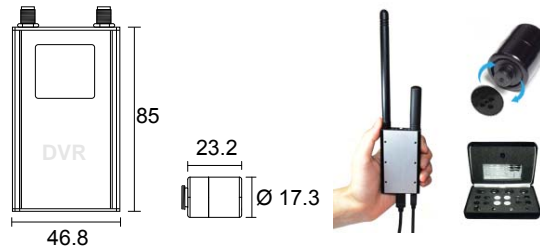

Specification

Model No.	220LTE	210LTE
Camera Type	Front View	Up View
Pixel Size (μm)	2 x 2	
Image Area (mm)	5.44 x 4.072	
Image Sensor	1/3" CMOS Color	
Dark Signal	4 mV / sec @ 60°C	
Sensitivity	1900 mV / Lux	
S/N Ratio	38.3 dB	
Dynamic Range	64.6 dB	
Lens	4.3 mm / F 2.4	
External Camera Resolution	Digital	1080p / 720p / D1 @ 30 fps (Record) 720p / D1 / CIF @ 30 fps (Preview) 1080p (Photo)
	Analog	D1 / CIF @ 30 fps (Record / Preview) D1 (Photo)
Compression Algorithm	H.264 / H.265 (Video) ; G.726 (Audio)	
File Format	AVI (Video) ; JPG (Photo)	
Video Recording Mode	Standard / Motion	
GPS	GPS / GLONASS	
Storage	128 GB (Micro SD)	
LED Indicator	Power / Link / REC	
Vibration Alert	Power on / off ; REC on / off	
Power Source	DC 5V (Micro USB)	
Power Current	5 W	
Operating Temperature	-10 to 60 Degree C	
Storage Temperature	-40 to 85 Degree C	
App	iOS / Android	
Weight (g)	60	
LTE Band	NA	B17, B5, B4, B2 (United states)
	SA	B28, B5, B8, B3, B1, B7 (South America)
	EU	B20, B5, B8, B3, B1, B7 (Euro)
	AU	B28, B5, B3, B1, B7 (Australia)
	AS	B20, B5, B8, B3, B1, B7 (Asia)
	CA	B20, B5, B8, B3, B1, B7, B39, B40, B41 (China)

* D1 = 720 x 480 * CIF = 320 x 240

220LTE
Front View / With DVR

210LTE
Up View / With DVR

MP-WF210LTE-NA-G

SERIES	FEATURE	DISPLAY	LTE BAND COUNTRY	GPS
MP DVR	WF Wireless	220LTE Front View Color 210LTE Up View Color * LTE 4G Telecommunication	NA United states SA South America EU Euro AU Australia AS Asia CA China	G GPS N/A None

DVR Overview

1. GPS Antenna
2. LTE Antenna
3. Power / Record Key
4. External Control Slot
5. Microphone
6. USB Power Plug
7. SD Card Slot
8. Digital Camera Input
9. SIM Slot
10. Earphone
11. CVBS Video Input
12. SOS Key
- 13~16. LED Indicator