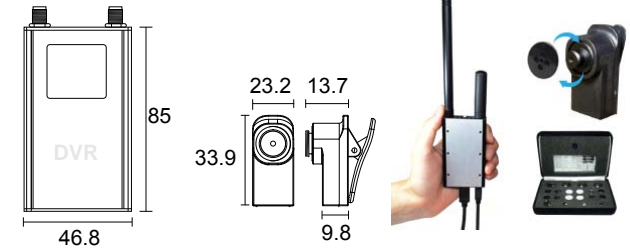

Specification

Model No.	220LTE	210LTE
Camera Type	Front View	Up View
Pixel Size (μm)	2 x 2	
Image Area (mm)	5.44 x 4.072	
Image Sensor	1/3" CMOS Color	
Dark Signal	4 mV / sec @ 60°C	
Sensitivity	1900 mV / Lux	
S/N Ratio	38.3 dB	
Dynamic Range	64.6 dB	
Lens	4.3 mm / F 2.4	
External Camera Resolution	Digital	1080p / 720p / D1 @ 30 fps (Record) 720p / D1 / CIF @ 30 fps (Preview) 1080p (Photo)
	Analog	D1 / CIF @ 30 fps (Record / Preview) D1 (Photo)
Compression Algorithm	H.264 / H.265 (Video) ; G.726 (Audio)	
File Format	AVI (Video) ; JPG (Photo)	
Video Recording Mode	Standard / Motion	
GPS	GPS / GLONASS	
Storage	128 GB (Micro SD)	
LED Indicator	Power / Link / REC	
Vibration Alert	Power on / off ; REC on / off	
Power Source	DC 5V (Micro USB)	
Power Current	5 W	
Operating Temperature	-10 to 60 Degree C	
Storage Temperature	-40 to 85 Degree C	
App	iOS / Android	
Weight (g)	60	
LTE Band	NA	B17, B5, B4, B2 (United states)
	SA	B28, B5, B8, B3, B1, B7 (South America)
	EU	B20, B5, B8, B3, B1, B7 (Euro)
	AU	B28, B5, B3, B1, B7 (Australia)
	AS	B20, B5, B8, B3, B1, B7 (Asia)
	CA	B20, B5, B8, B3, B1, B7, B39, B40, B41 (China)

* D1 = 720 x 480 * CIF = 320 x 240

220LTE
Front View / With DVR

210LTE
Up View / With DVR

MP-WF210LTE-NA-G

SERIES	FEATURE	DISPLAY	LTE BAND COUNTRY	GPS
MP DVR	WF Wireless	220LTE Front View Color 210LTE Up View Color * LTE 4G Telecommunication	NA United states SA South America EU Euro AU Australia AS Asia CA China	G GPS N/A None

DVR Overview

1. GPS Antenna
2. LTE Antenna
3. Power / Record Key
4. External Control Slot
5. Microphone
6. USB Power Plug
7. SD Card Slot
8. Digital Camera Input
9. SIM Slot
10. Earphone
11. CVBS Video Input
12. SOS Key
- 13~16. LED Indicator