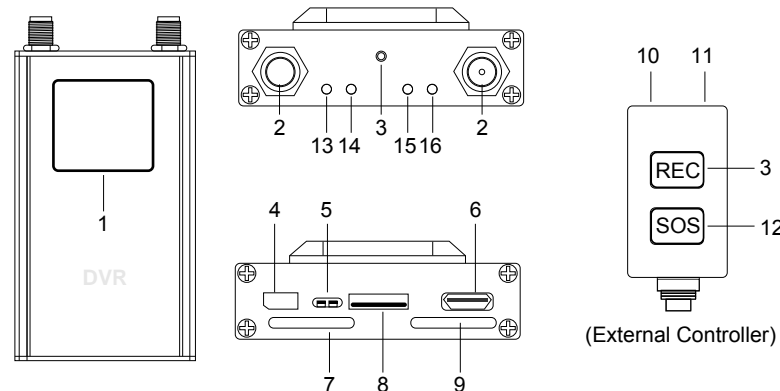

Specification

Model No.	220LTE	210LTE
Camera Type	Front View	Up View
Pixel Size (μm)	2 x 2	
Image Area (mm)	5.44 x 4.072	
Image Sensor	1/3" CMOS Color	
Dark Signal	4 mV / sec @ 60°C	
Sensitivity	1900 mV / Lux	
S/N Ratio	38.3 dB	
Dynamic Range	64.6 dB	
Lens	4.3 mm / F 2.4	
External Camera Resolution	Digital	1080p / 720p / D1 @ 30 fps (Record) 720p / D1 / CIF @ 30 fps (Preview) 1080p (Photo)
	Analog	D1 / CIF @ 30 fps (Record / Preview) D1 (Photo)
Compression Algorithm	H.264 / H.265 (Video) ; G.726 (Audio)	
File Format	AVI (Video) ; JPG (Photo)	
Video Recording Mode	Standard / Motion	
GPS	GPS / GLONASS	
Storage	128 GB (Micro SD)	
LED Indicator	Power / Link / REC	
Vibration Alert	Power on / off ; REC on / off	
Power Source	DC 5V (Micro USB)	
Power Current	5 W	
Operating Temperature	-10 to 60 Degree C	
Storage Temperature	-40 to 85 Degree C	
App	iOS / Android	
Weight (g)	60	
LTE Band	NA	B17, B5, B4, B2 (United states)
	SA	B28, B5, B8, B3, B1, B7 (South America)
	EU	B20, B5, B8, B3, B1, B7 (Euro)
	AU	B28, B5, B3, B1, B7 (Australia)
	AS	B20, B5, B8, B3, B1, B7 (Asia)
	CA	B20, B5, B8, B3, B1, B7, B39, B40, B41 (China)

* D1 = 720 x 480 * CIF = 320 x 240

220LTE
Front View / With DVR

210LTE
Up View / With DVR

MP-WF210LTE-NA-G

SERIES	FEATURE	DISPLAY	LTE BAND COUNTRY	GPS
MP DVR	WF Wireless	220LTE Front View Color 210LTE Up View Color * LTE 4G Telecommunication	NA United states SA South America EU Euro AU Australia AS Asia CA China	G GPS N/A None

DVR Overview

1. GPS Antenna
2. LTE Antenna
3. Power / Record Key
4. External Control Slot
5. Microphone
6. USB Power Plug
7. SD Card Slot
8. Digital Camera Input
9. SIM Slot
10. Earphone
11. CVBS Video Input
12. SOS Key
- 13~16. LED Indicator